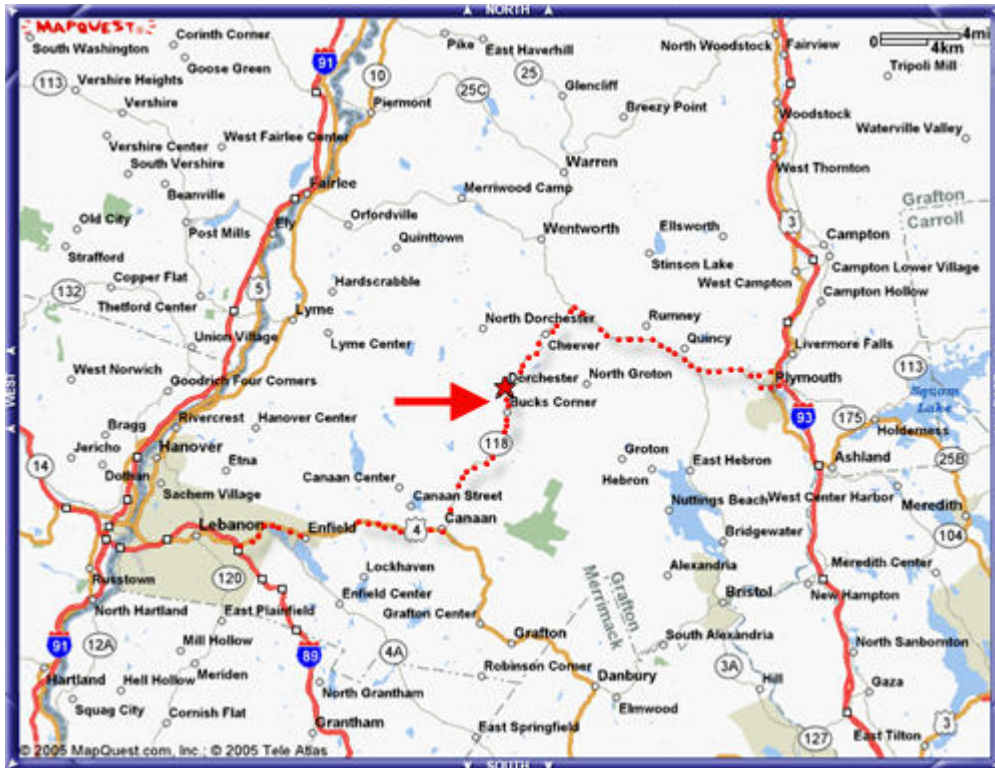

Directions to our Shoppe
Stonehedge Proper – Dorchester, New Hampshire
603-523-9601

Our Shoppe is conveniently located on New Hampshire Route 118 about 6 miles north of the town of Canaan, NH and just south of Dorchester Center. We are very easy to get to. There is plenty of parking at the front of the Shoppe. The Shoppe is the building on the left.

Shoppe Hours	
Wednesday – Saturday	9 - 5
Sunday	10 - 3
Monday & Tuesday	Closed
Special Hours	Please Call

STONEHEDGE Proper
2354 NH Route 118
Dorchester, New Hampshire 03266
603-523-9601

We are on Route 118 just South of Dorchester Center.

STONEHEDGE Proper
2354 NH Route 118
Dorchester, New Hampshire 03266
603-523-9601