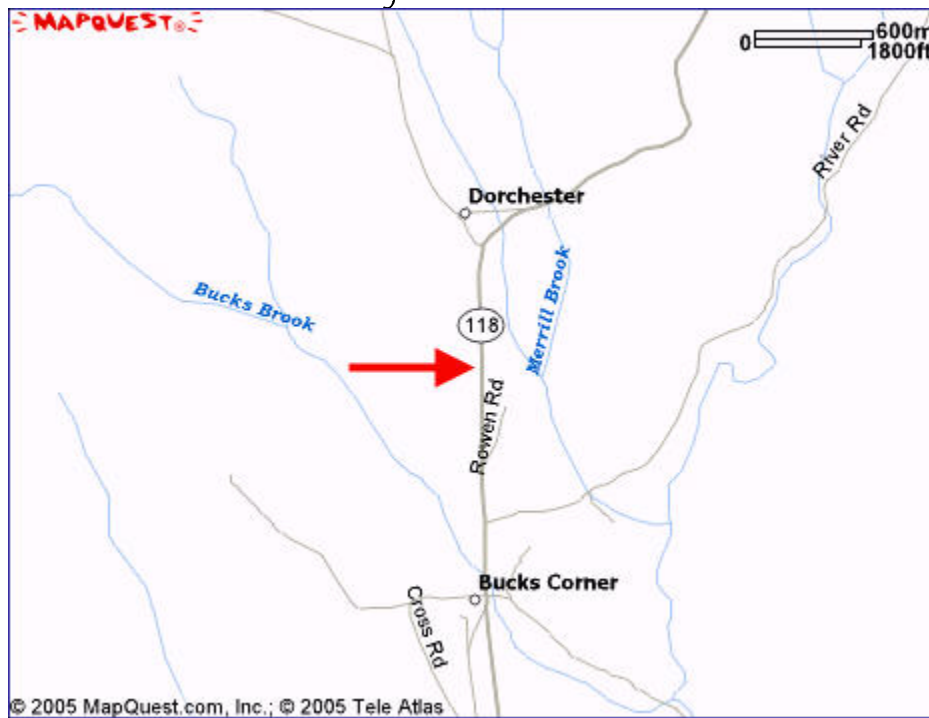

Directions to our Shoppe
Stonehedge Proper – Dorchester, New Hampshire
603-523-9601

Our Shoppe is conveniently located on New Hampshire Route 118 about 6 miles north of the town of Canaan, NH and just south of Dorchester Center. We are very easy to get to. There is plenty of parking at the front of the Shoppe. The Shoppe is the building on the left.

Shoppe Hours	
Wednesday – Saturday	9 - 5
Sunday	10 - 3
Monday & Tuesday	Closed
Special Hours	Please Call

STONEHEDGE Proper
2354 NH Route 118
Dorchester, New Hampshire 03266
603-523-9601

We are on Route 118 just South of Dorchester Center.

STONEHEDGE Proper
2354 NH Route 118
Dorchester, New Hampshire 03266
603-523-9601